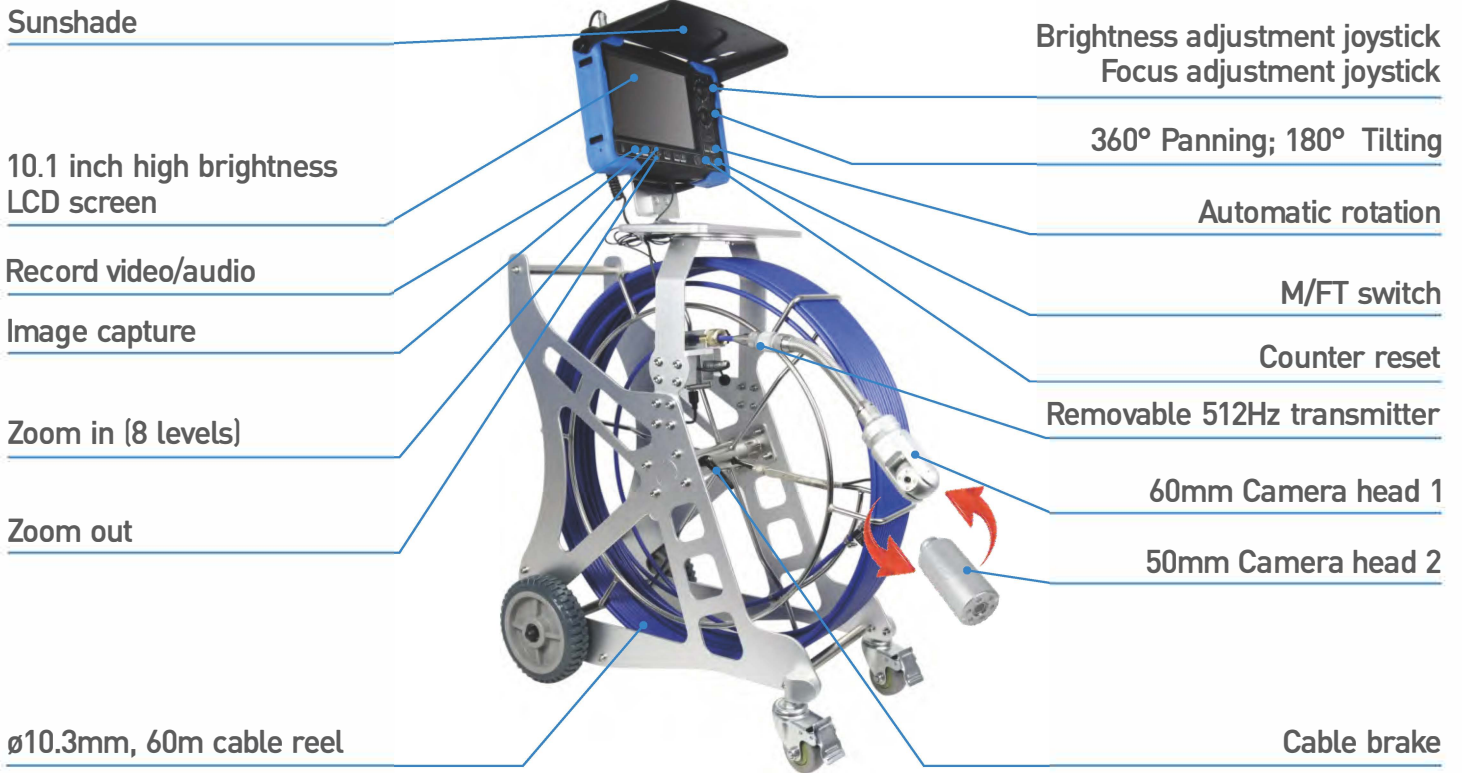

FH4

- ★ Resolution: 1920*1080
- ★ One-touch video/audio recording and image capture
- ★ Support max 256G SD card / USB stick / Type-C OTG card reader
- ★ Cable M/FT counter and Text
- ★ Zoom function (8 levels)

- ★ HDMI output
- ★ 4-hour battery life
- ★ Support record pause and image capture while recording
- ★ Manual focus and rotation camera head
- ★ 90° rotating keyboard tray

Accessories

<p>C60PTF</p> 	<p>Camera size: ø60mm*144mm Video resolution: 1920*1080 Leds: 4pcs View angle: 105° Rotation: 360° Panning; 180° Tilting Manual focus Waterproof: IP68 Skids: 80/170-300mm Suitable pipe diameter: 80-1200mm</p>	<p>K-FH4</p> 	<p>10.1 inch HD LCD screen: 401*240*86.5mm Total pixels: 1280*800 DVR pixels: 1920*1080 Storage medium: 64G SD card (max 256G) & USB stick & Type-C OTG card reader 8 levels digital zoom Video format: AVI HDMI output interface Battery: 6000mAh 12V M/FT switch</p>
<p>C50FH</p> 	<p>Camera size: ø50mm*118mm Video resolution: 1920*1080 Leds: 6pcs View angle: 105° Waterproof: IP68 Skids: 110/150/220mm Suitable pipe diameter: 60-600mm Self-levelling</p>	<p>X-FH4</p> 	<p>Cable size: 875*978*460mm Counter Cable length: 60m Cable diameter: ø10.3mm Waterproof keyboard Edit page: 16 pages</p>
<p>Optional  ◀ S60-600US Spread range: 300-600mm</p> 